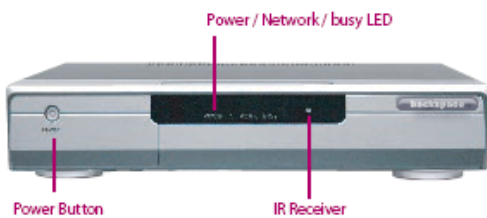

Specifications

Hardware

CPU	X86 1.2GHz
Memory	128MB DDR SDRAM
Storage	32MB Flash DOM
Video	16 bit True Color, NTSC/PAL Support
MPEG (Optional)	Hardware Decoder, MPEG-1, MPEG-2 MP@ML
Network	10/100 Base-T Ethernet
Input	IR Remote, IR Keyboard (Optional)
I/O Interface	S Video x 1, Composite (RCA x 1), RJ45 x 1, USB v2.0 x 2
Network	IPv4, DHCP, PPPoE
Multimedia	Windows Media 9, MPEG-1 MPEG-2 MP@ML (Optional)
Power	AC100-220V/50~60Hz
Noise Level	35.5dB
Safety	FCC, CE

Software

Operating System	Windows CE v4.2 Pro
Browser	HTTP 1.1, FTP, HTML 4.0.1, Partial CSS1/2 JavaScript 1.5, GIF, JPEG, BMP, PNG, Animated GIF Macromedia Flash 6.0, SSL 2.0/3.0
Network	IPv4, DHCP, PPPoE
Multimedia	Windows Media 9, MPEG-1 MPEG-2 MP@ML (Optional)

Compliance

DRM	MS DRM v7.1 or above support
V Chip Data	Present
Closed Caption	Present
CGMS	Macrovision

Front Panel